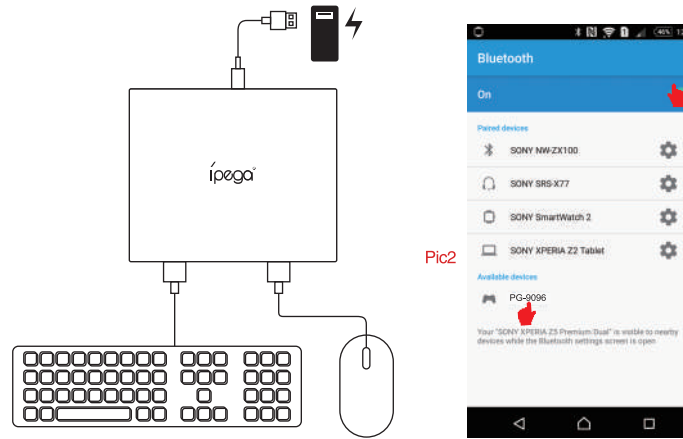

- 1.手机扫描右侧二维码下载游戏平台并安装.
- 2.需用micro USB数据线将产品与5V电源相连,如:手机充电器、移动电池包或电脑接口。如图1.
- 3.另一端接入键盘、鼠标,相对应的指示灯长亮。如图1.
- 4.接通电源时蓝牙连接指示灯闪烁提示,打开手机蓝牙,当手机搜索到蓝牙名为PG-9096的设备名时选择配对连接,此时蓝牙指示灯长亮。如图2
- 5.打开已安装的游戏平台,点击平台内提示的进入“悬浮窗权限”界面,找到“显示悬浮窗”打开即可。
- 6.将手机上已安装好的游戏添加到游戏平台内, **从平台内打开游戏,**即可完美体验。(如果直接用微信/QQ登录须将微信/QQ同时添加到游戏平台内。)
- 7.从APP内进入游戏按F1调出按键映射, F2调出虚拟键盘, F3压枪功能设置。
- 8.游戏内点击选择按键, 进行选择对应的游戏按键预设。

配件清单:

键鼠转换器 x1

说明书 x1

Micro USB线 x1

便携手机支架 x1

BLUETOOTH KEYBOARD-MOUSE CONVERTER

Product Specification (PG-9096)

Applicable instruction:

Introduction for key functions:

Operation instructions:

- * To ensure using this product to play game, you must to download a Game App, then add the installed games to this game APP and must open the game from this game App.
1. Scan the QR code or please search "PG-9096" from www.ipega-hk.com to download the PG-9096 GAME APP. zip to your Android phone or computer. Please unzip the downloaded file and install the .apk file (GAME APP) to your Andorid phone.
 2. Connect the converter to DC 5V power source (such as: phone charger, power bank or computer's USB port) by the charge cable, please refer Pic1.
 3. Connect your PC keyboard and mouse to the converter's USB ports. The relevant indicator will lit on when connected.
 4. Bluetooth connection indicator will flash when power connected, open Bluetooth on your phone, searching code "PG-9096" for Bluetooth pairing and the Bluetooth indicator turn on when connected.
 5. Open installed gaming platform, click "suspension window", find out and open the "show the suspension".
 6. Add installed game to this game App, then open the game from this game App to play smoothly.
 7. Enter the game from Game APP, press keyboard F1 button call out the button reset interface, press keyboard F2 call out the set virtual keyboard for review, press keyboard F3 to reset trigger button shoot without moving up.
 8. Click "select" in the game to select the corresponding game key settings.