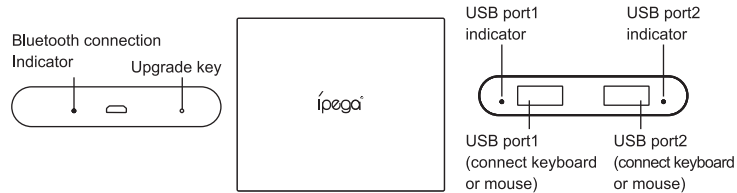

- 1.手机扫描右侧二维码下载游戏平台并安装.
- 2.需用micro USB数据线将产品与5V电源相连,如:手机充电器、移动电池包或电脑接口。如图1.
- 3.另一端接入键盘、鼠标,相对应的指示灯长亮。如图1.
- 4.接通电源时蓝牙连接指示灯闪烁提示,打开手机蓝牙,当手机搜索到蓝牙名为PG-9096的设备名时选择配对连接,此时蓝牙指示灯长亮。如图2
- 5.打开已安装的游戏平台,点击平台内提示的进入“悬浮窗权限”界面,找到“显示悬浮窗”打开即可。
- 6.将手机上已安装好的游戏添加到游戏平台内, **从平台内打开游戏,**即可完美体验。(如果直接用微信/QQ登录须将微信/QQ同时添加到游戏平台内。)
- 7.从APP内进入游戏按F1调出按键映射, F2调出虚拟键盘, F3压枪功能设置。
- 8.游戏内点击选择按键, 进行选择对应的游戏按键预设。

配件清单:

键鼠转换器 x1

说明书 x1

Micro USB线 x1

便携手机支架 x1

BLUETOOTH KEYBOARD-MOUSE CONVERTER

Product Specification (PG-9096)

Applicable instruction:

Introduction for key functions:

Operation instructions:

- * To ensure using this product to play game, you must to download a Game App, then add the installed games to this game APP and must open the game from this game App.
1. Scan the QR code or please search "PG-9096" from www.ipega-hk.com to download the PG-9096 GAME APP. zip to your Android phone or computer. Please unzip the downloaded file and install the .apk file (GAME APP) to your Andorid phone.
 2. Connect the converter to DC 5V power source (such as: phone charger, power bank or computer's USB port) by the charge cable, please refer Pic1.
 3. Connect your PC keyboard and mouse to the converter's USB ports. The relevant indicator will lit on when connected.
 4. Bluetooth connection indicator will flash when power connected, open Bluetooth on your phone, searching code "PG-9096" for Bluetooth pairing and the Bluetooth indicator turn on when connected.
 5. Open installed gaming platform, click "suspension window", find out and open the "show the suspension".
 6. Add installed game to this game App, then open the game from this game App to play smoothly.
 7. Enter the game from Game APP, press keyboard F1 button call out the button reset interface, press keyboard F2 call out the set virtual keyboard for review, press keyboard F3 to reset trigger button shoot without moving up.
 8. Click "select" in the game to select the corresponding game key settings.