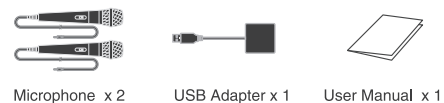

在线时间: 周一至周五9:30-17:30

ipega®

派鲨鱼

Microphone kit

Product Manual(PG-SW089)

Features:

- 1.This product able to support N.S / P5 / P4 / PC / X-one console for music game .
2. " Plug & Play", dual-microphones able to use at the same time.
- 3.Easy to hold for comfortable use.

Specifications:

Working Voltage: DC 5V	Working current: ≤60mA
Sensitivity: -29DB±3DB	Frequency: 100HZ-10KHZ
Directivity: Cardioid	Impedance: 600 ohms

Function keys:

Instruction:

P5 / P4 console :

- 1.Turn on the console, plug-in the USB adapter to the console (USB port)
- 2.Plug-in the 3.5mm jack to the USB adaptor
- 3.Enter the game and enjoy it

N.S console :

- 1.Turn on the console, plug-in the USB adapter to the N.S dock
- 2.Plug-in the 3.5mm jack to the USB adaptor
- 3.Enter the game such as (Joysound) and enjoy it

Accessories List:

ipega®

派鲨鱼